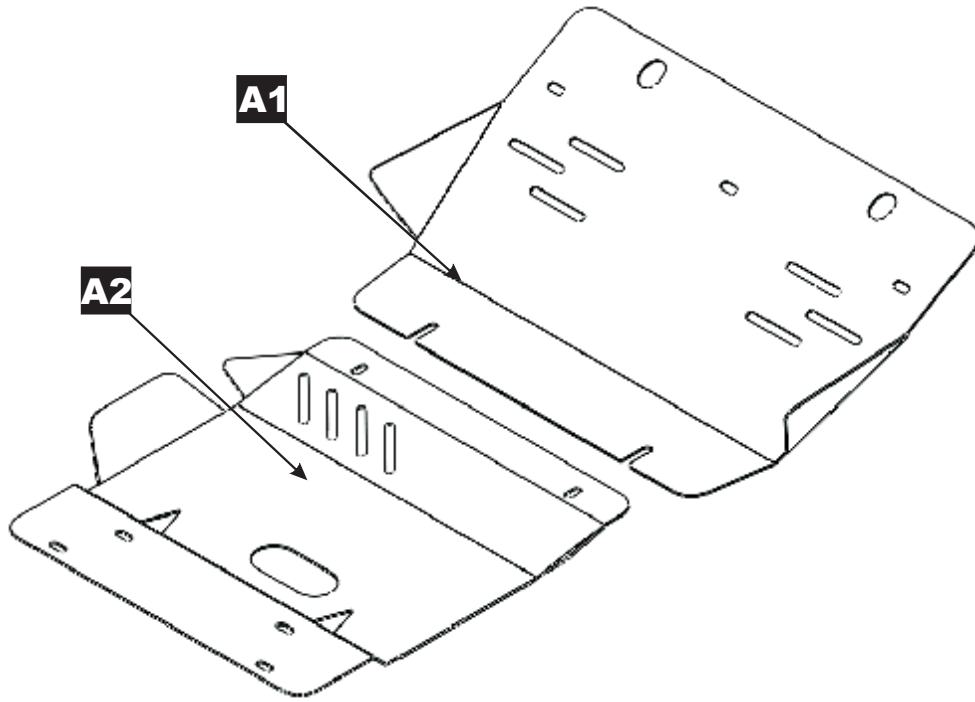

Part number: PZ4AL-07530-00

PZ4AL- 07530- 60

B1

B2

C1

C2

D

E