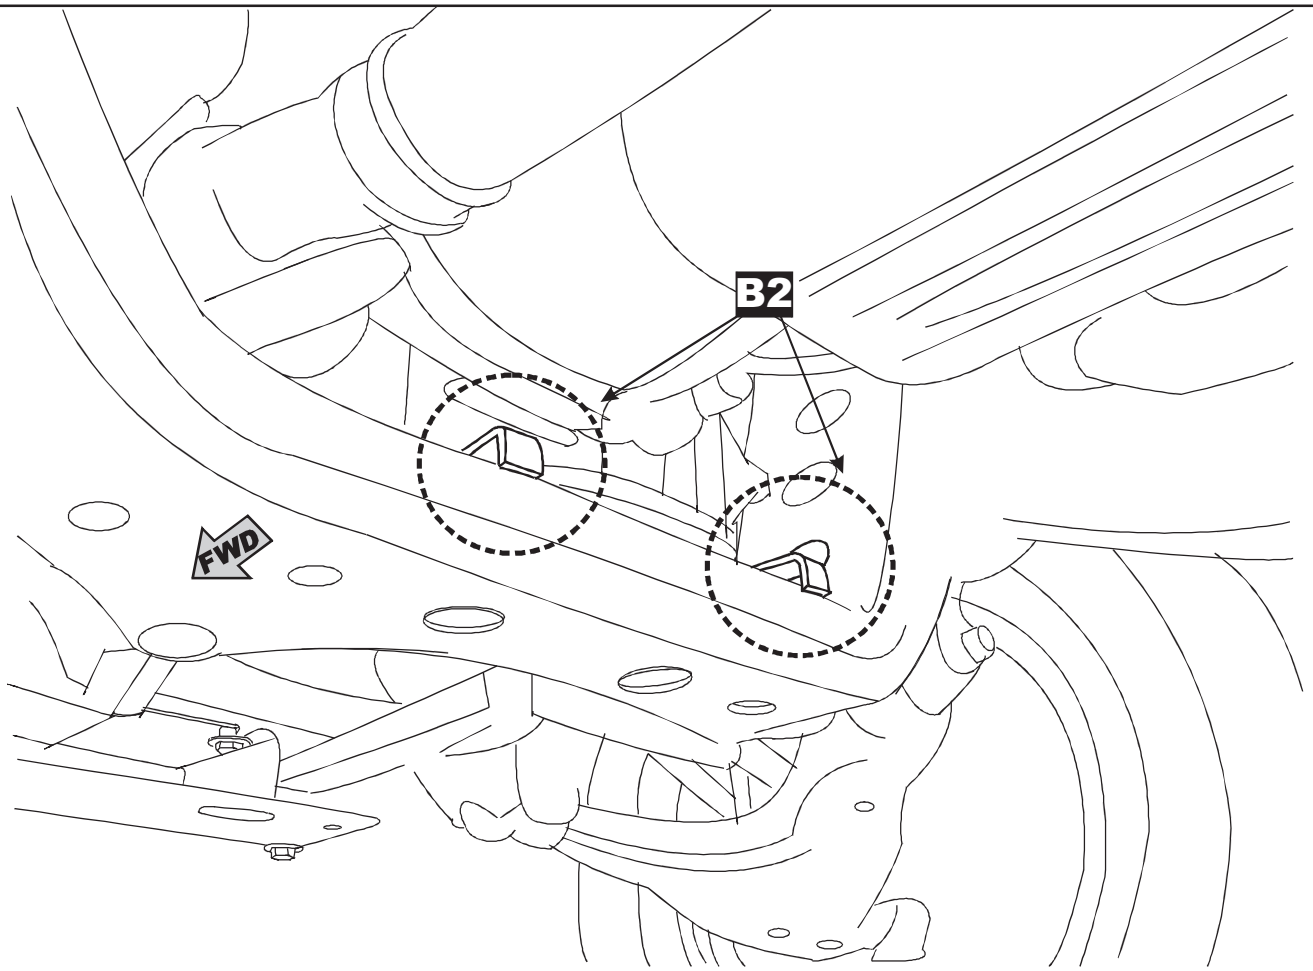

5

6

Part number:
PZ4AL- 07530- 00

Issue:
0

Date:
19/12/06

Manual reference number:
AIM 000-867-0

Page:
5/5