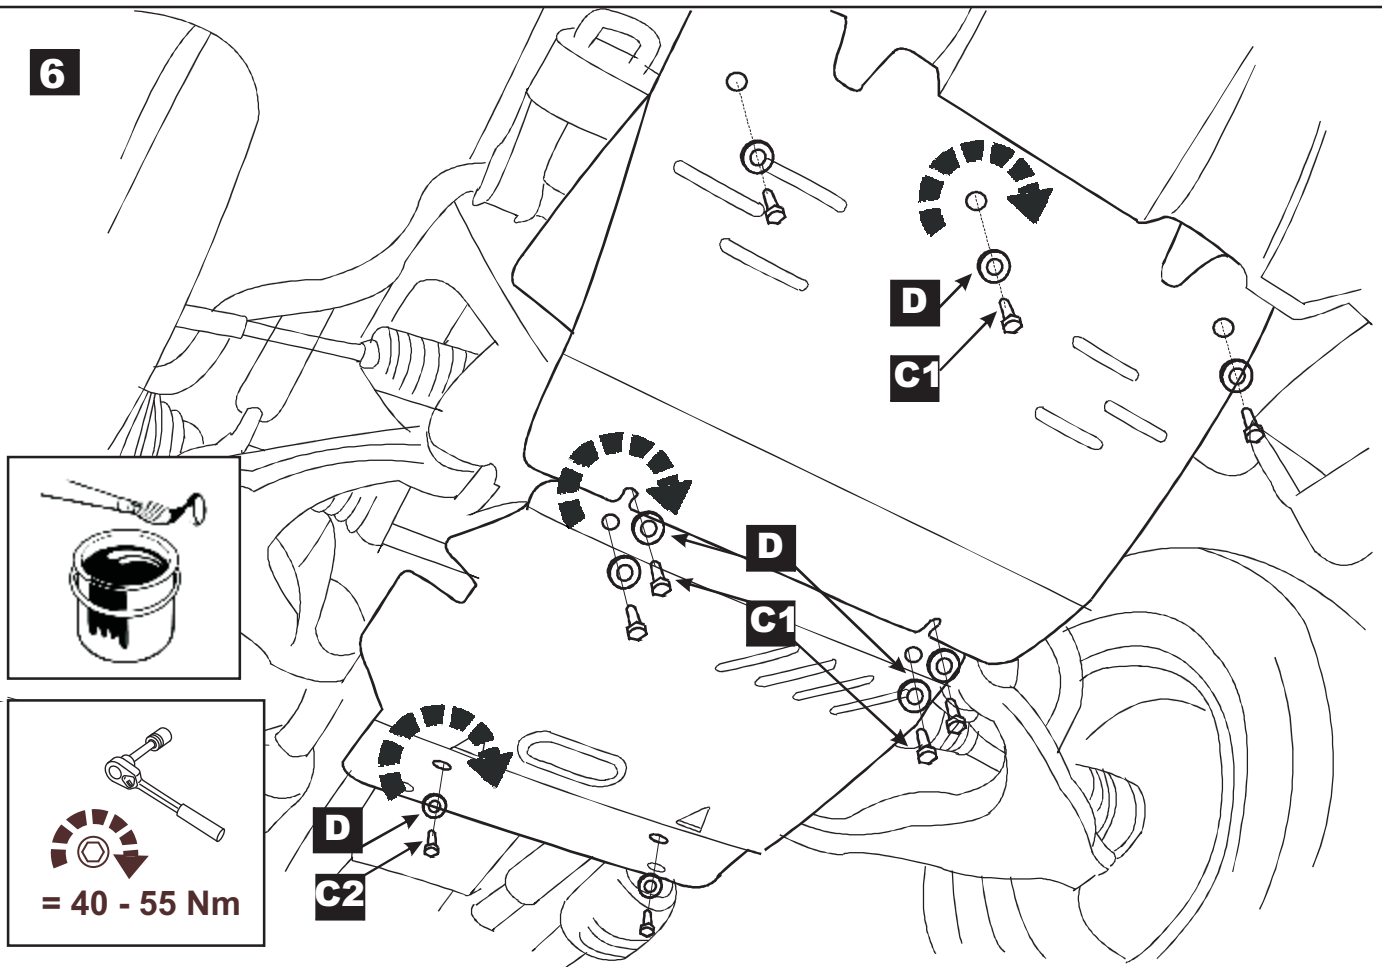

5

6

Part number:
PZ4AL- 07530- 00

Issue:
0

Date:
19/12/06

Manual reference number:
AIM 000-867-0

Page:
5/5