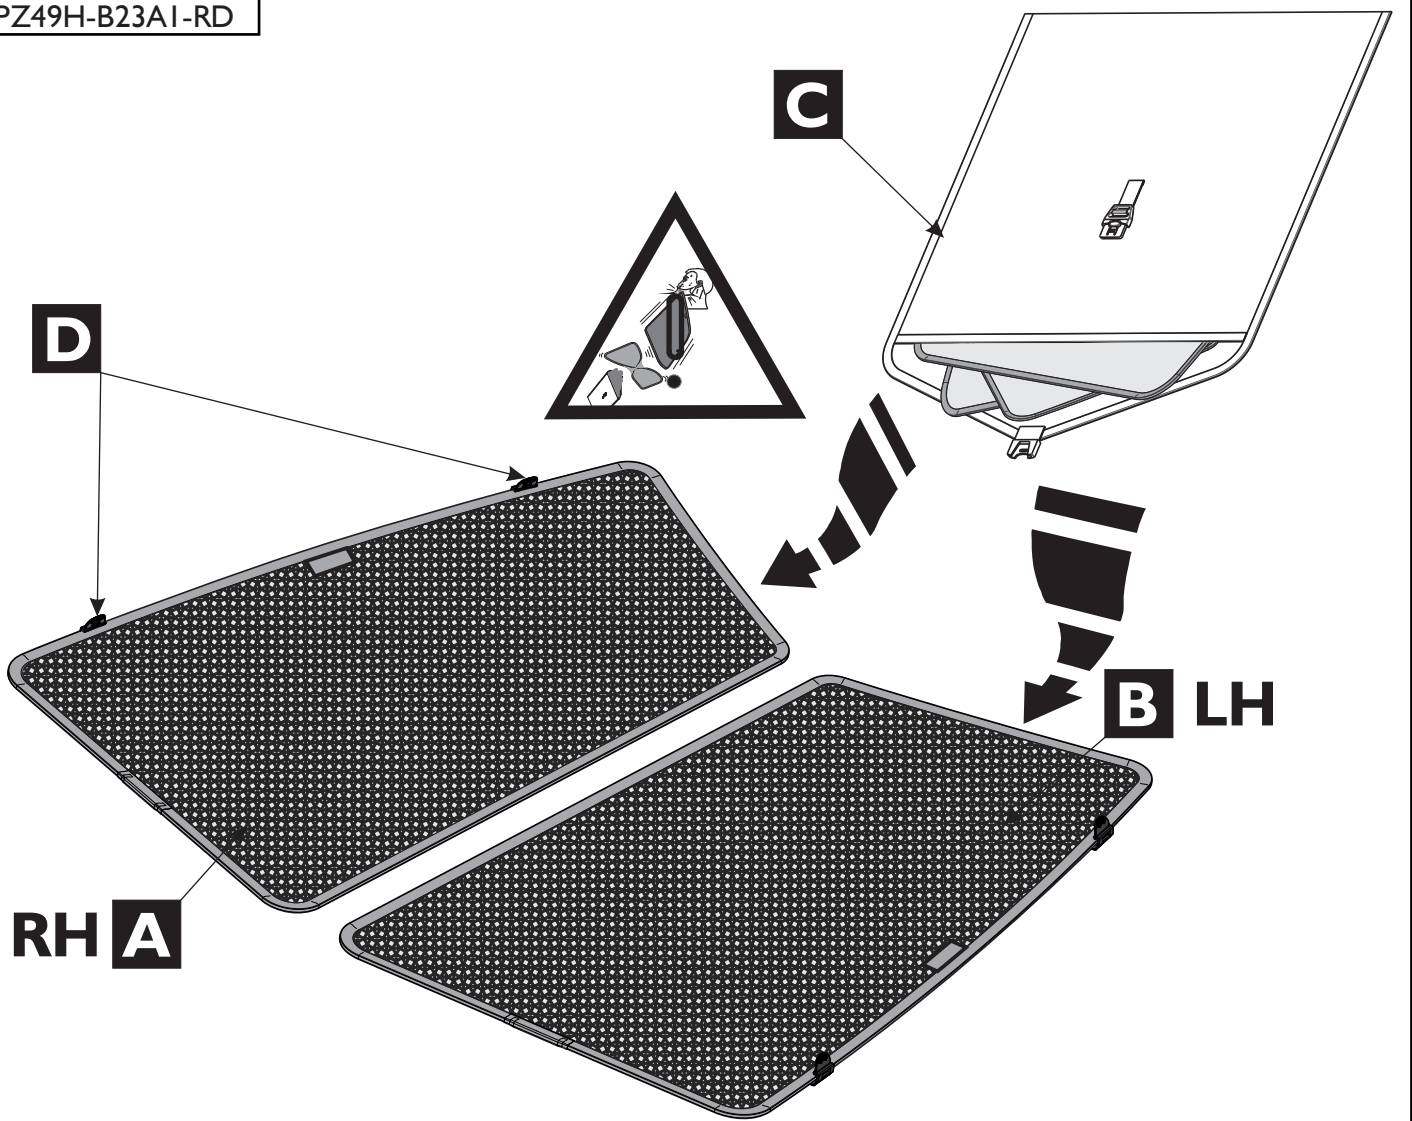

Spare part: PZ49H-003A0-06

Spare part: PZ49H-003A0-05