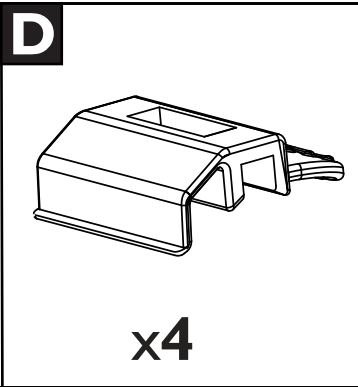

Spare part: PZ49H-003A0-06

Spare part: PZ49H-003A0-05