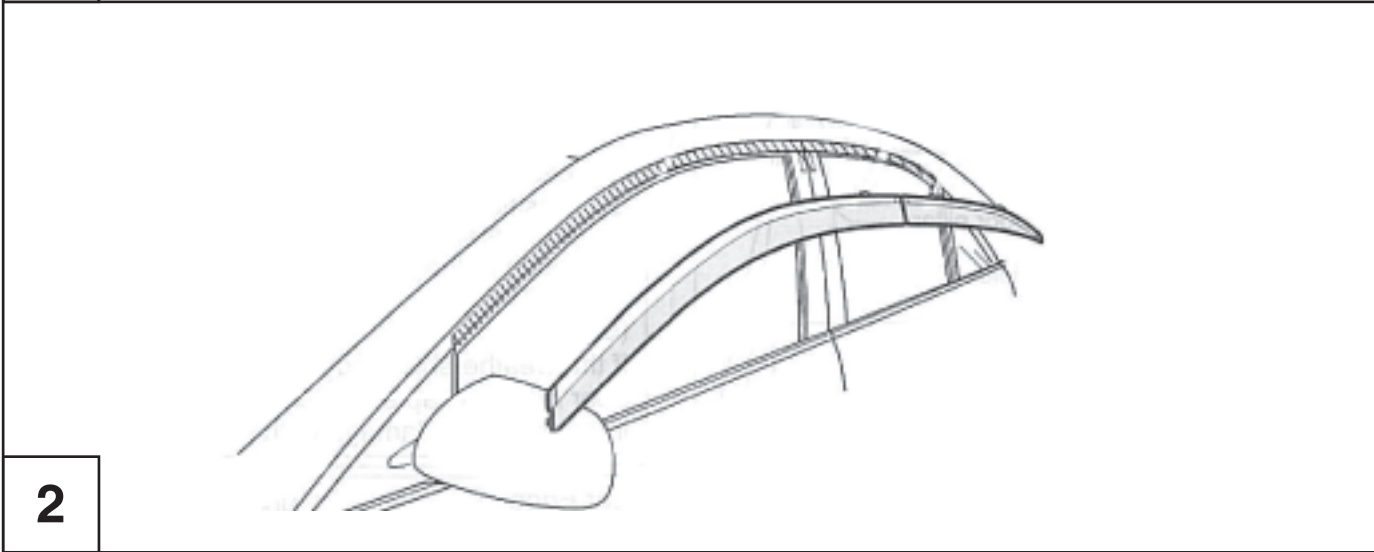

1

15°C

L + R

1

CLEANER

USE CLEAN

2

3 min

3