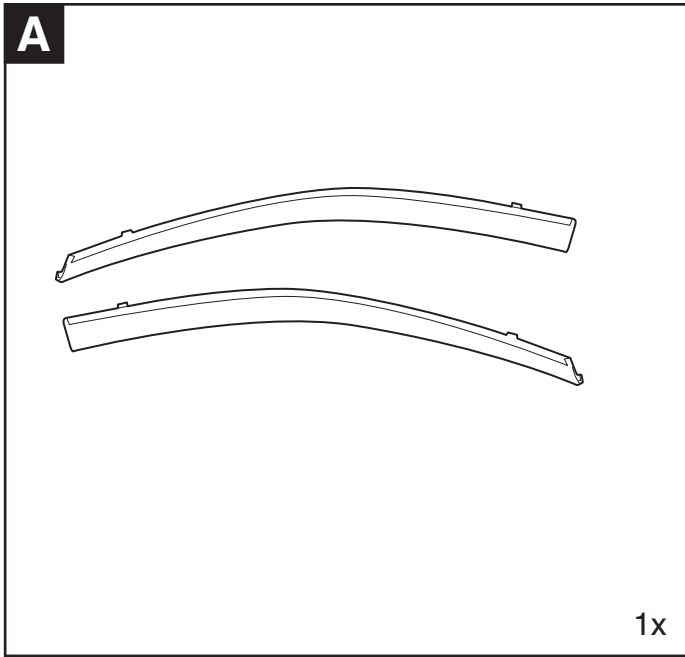

Yaris 5 Doors

Wind deflector set

Installation instructions

Model year: 07/2011
Vehicle code: **P13**-****KW
Part number: 08611-52860

Manual reference number: AIM 002 252-0

Revision Record

Rev. No.	Date	Page	Picture	Update	New	Deleted