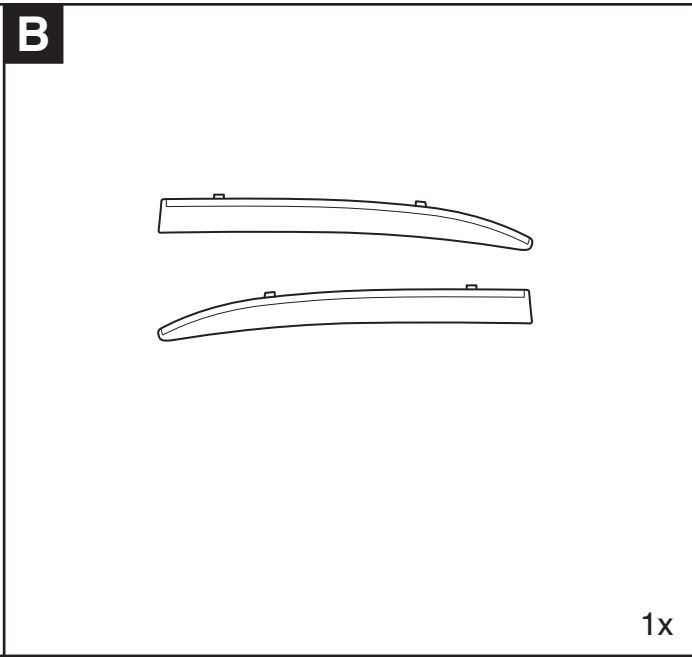

Yaris 5 Doors

Wind deflector set

Installation instructions

Model year: 07/2011
Vehicle code: **P13**-****KW
Part number: 08611-52860

Manual reference number: AIM 002 252-0

Revision Record

Rev. No.	Date	Page	Picture	Update	New	Deleted