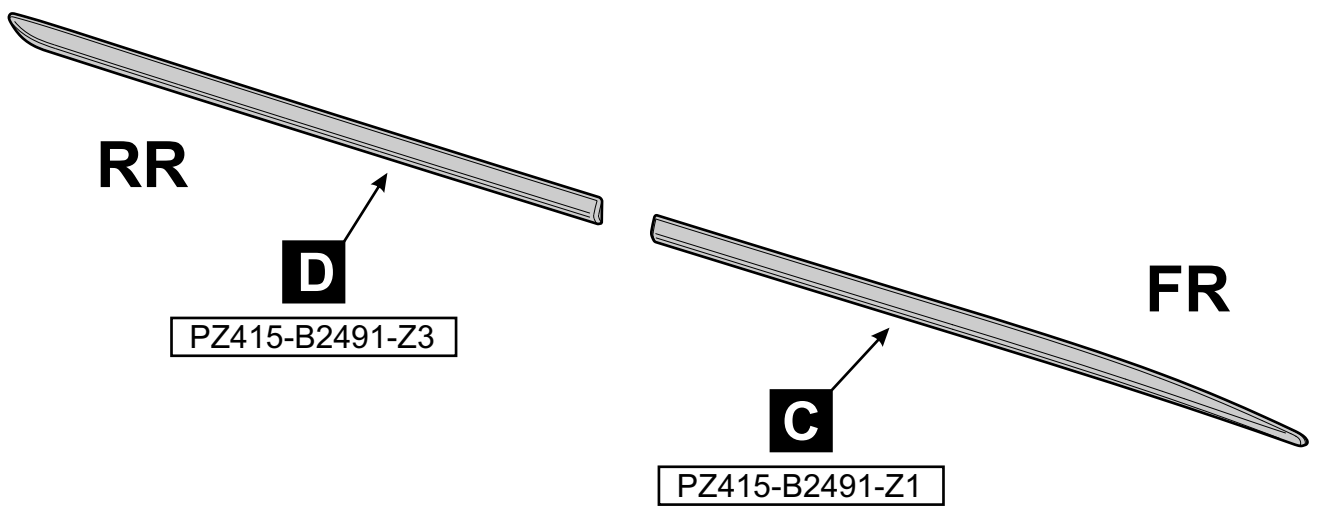

Scotch-Brite HP

Cleaner

Sikkens M600
Spiess Hecker 7799
Panel Degreaser PZ469-CL001-50
alternative
50/50 mix of isopropyl alcohol and water