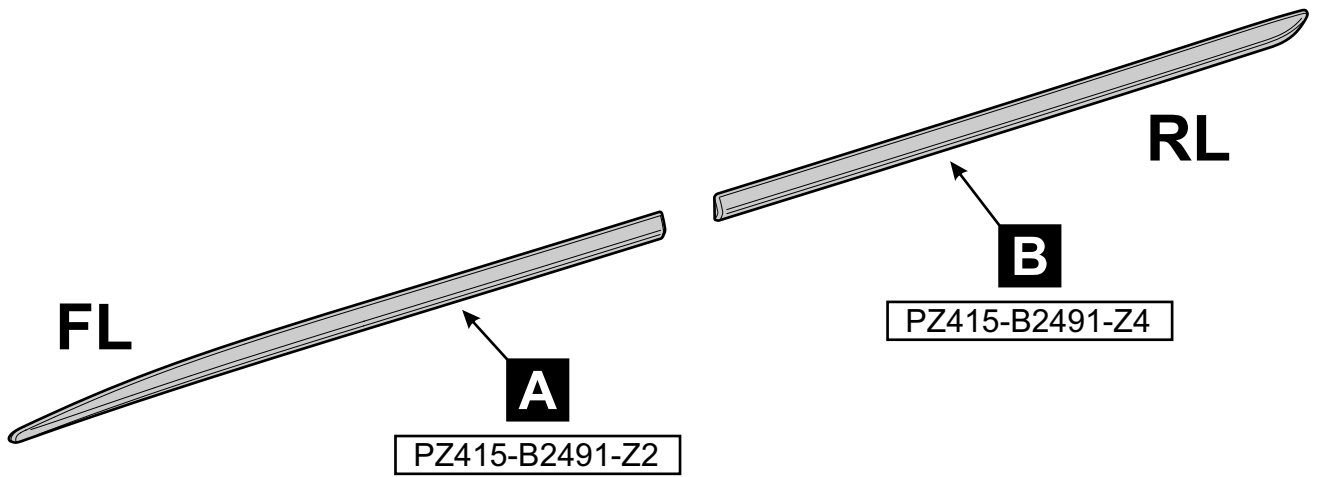

Scotch-Brite HP

Cleaner

Sikkens M600
Spiess Hecker 7799
Panel Degreaser PZ469-CL001-50
alternative
50/50 mix of isopropyl alcohol and water